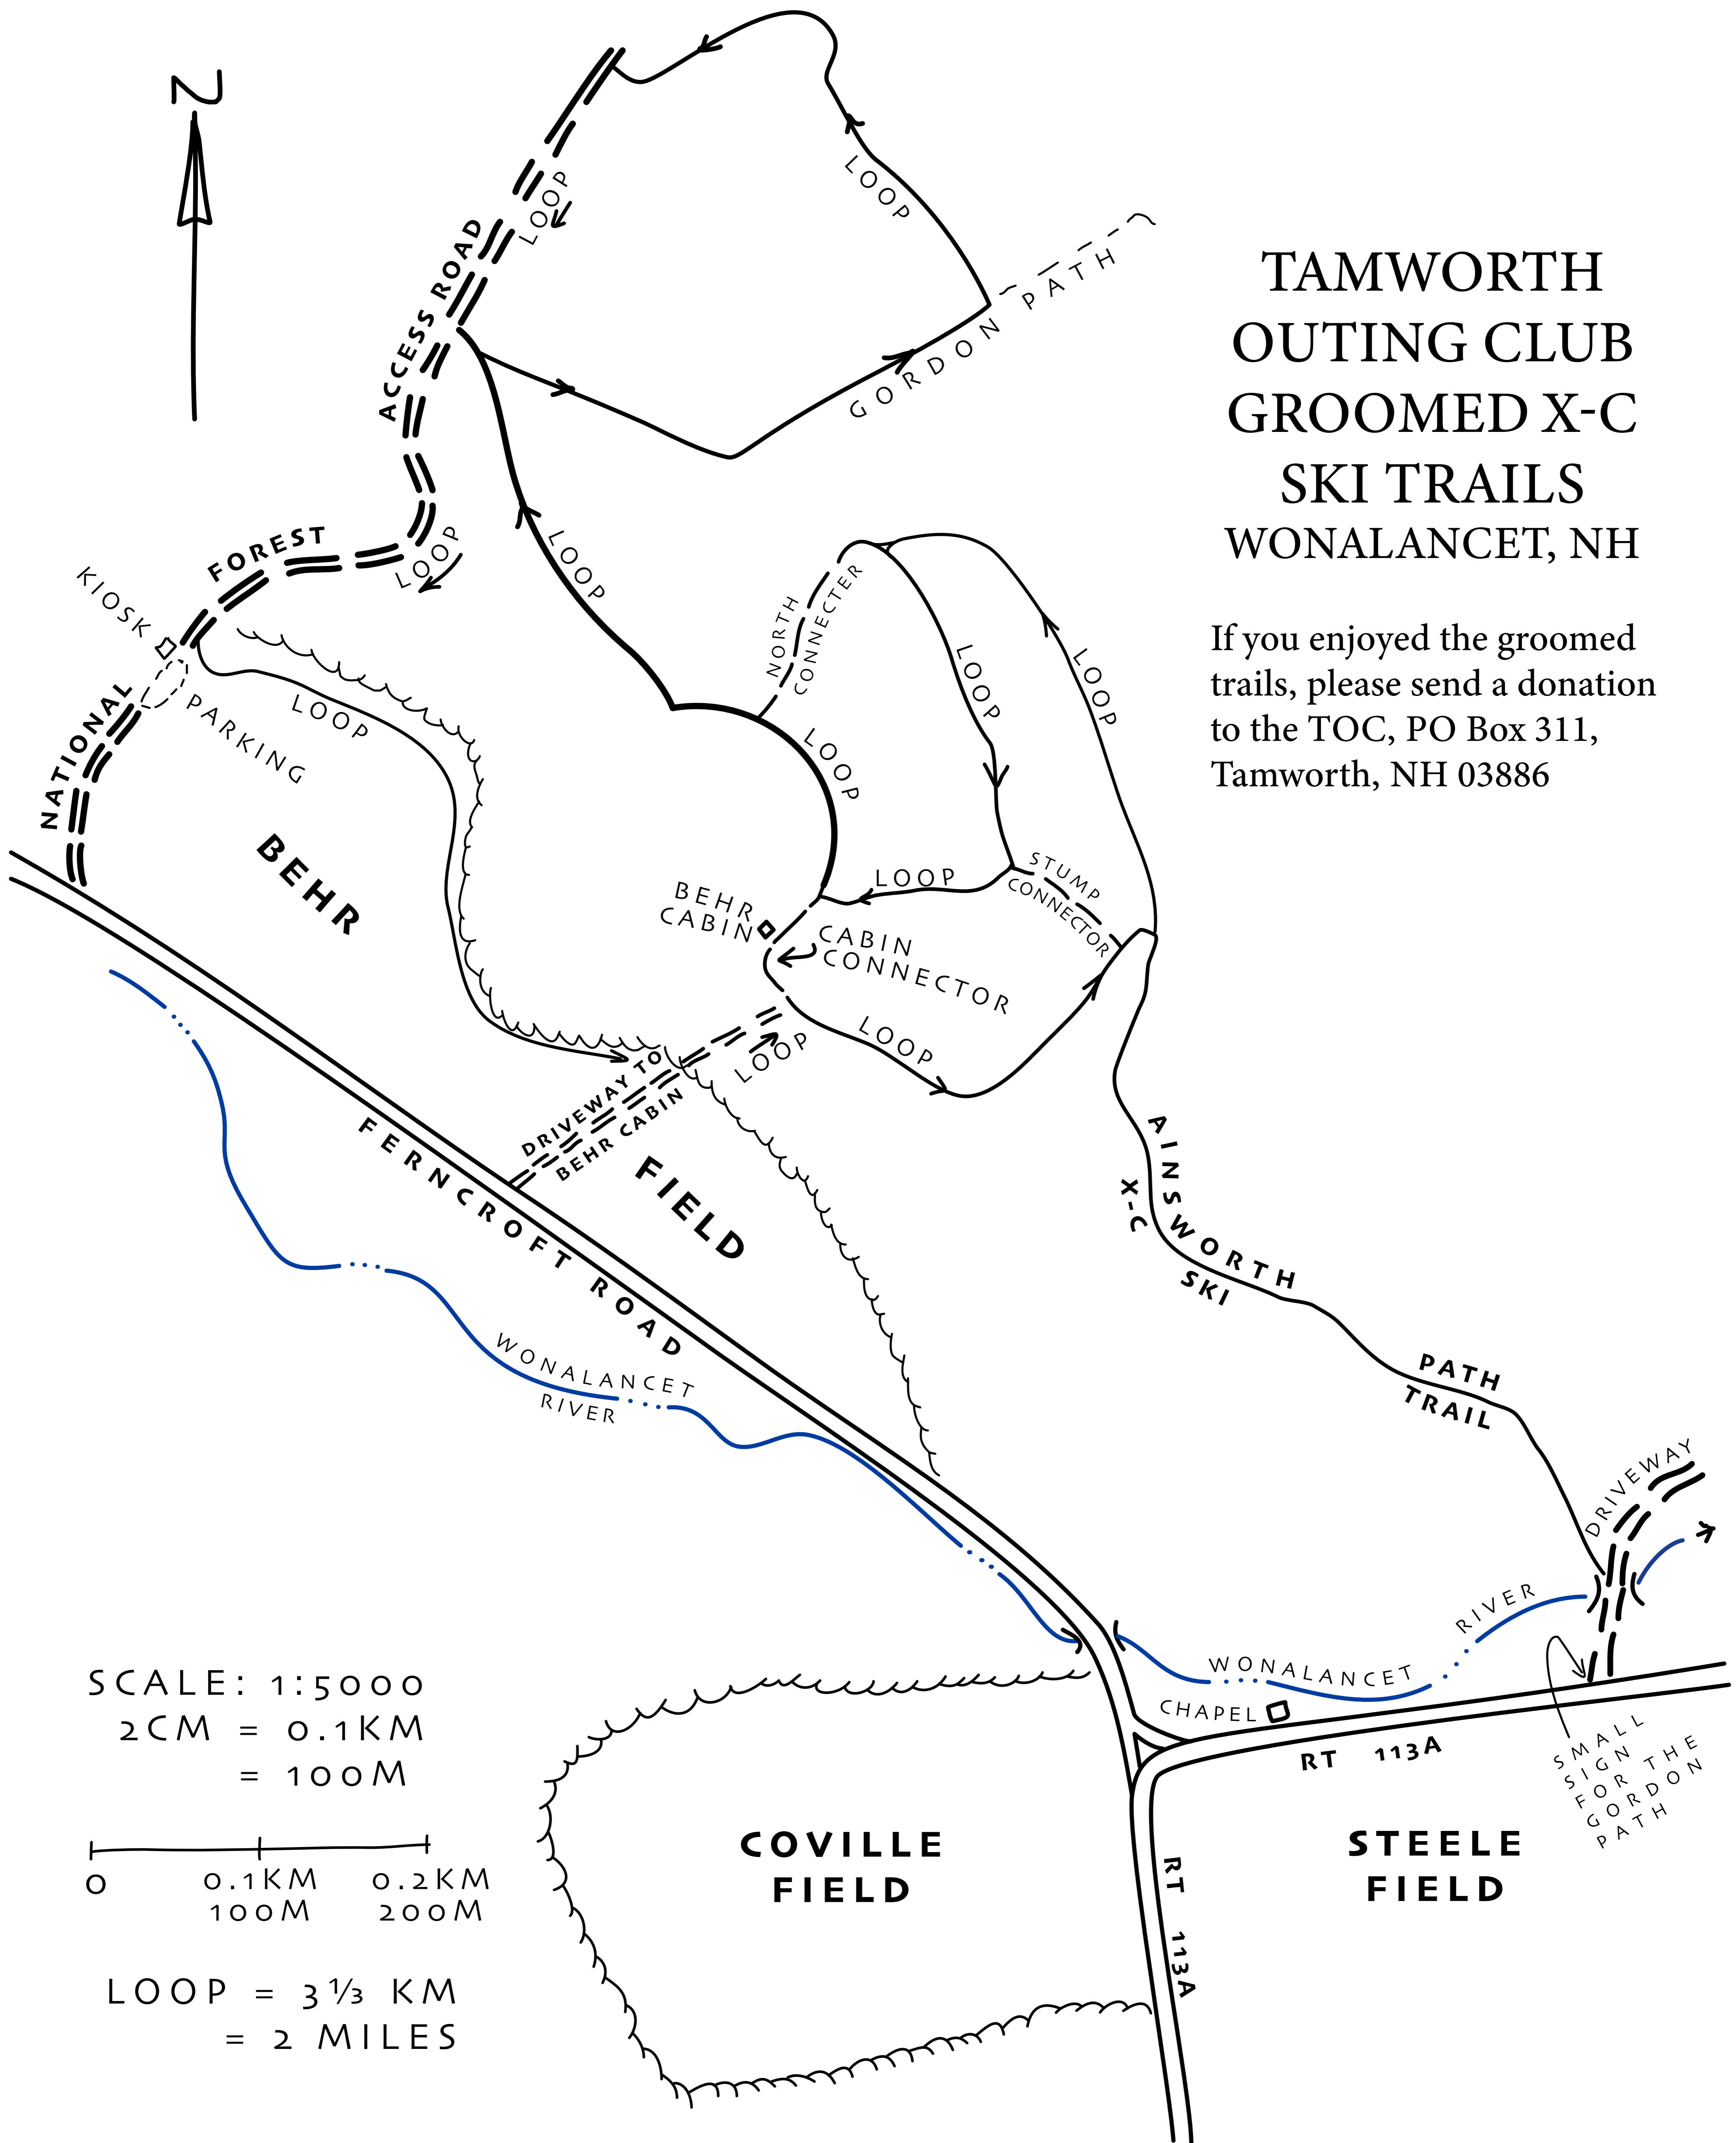

# TAMWORTH OUTING CLUB GROOMED X-C SKI TRAILS WONALANCET, NH

If you enjoyed the groomed trails, please send a donation to the TOC, PO Box 311, Tamworth, NH 03886

SCALE: 1:5000  
2CM = 0.1KM  
= 100M

LOOP = 3 1/3 KM  
= 2 MILES