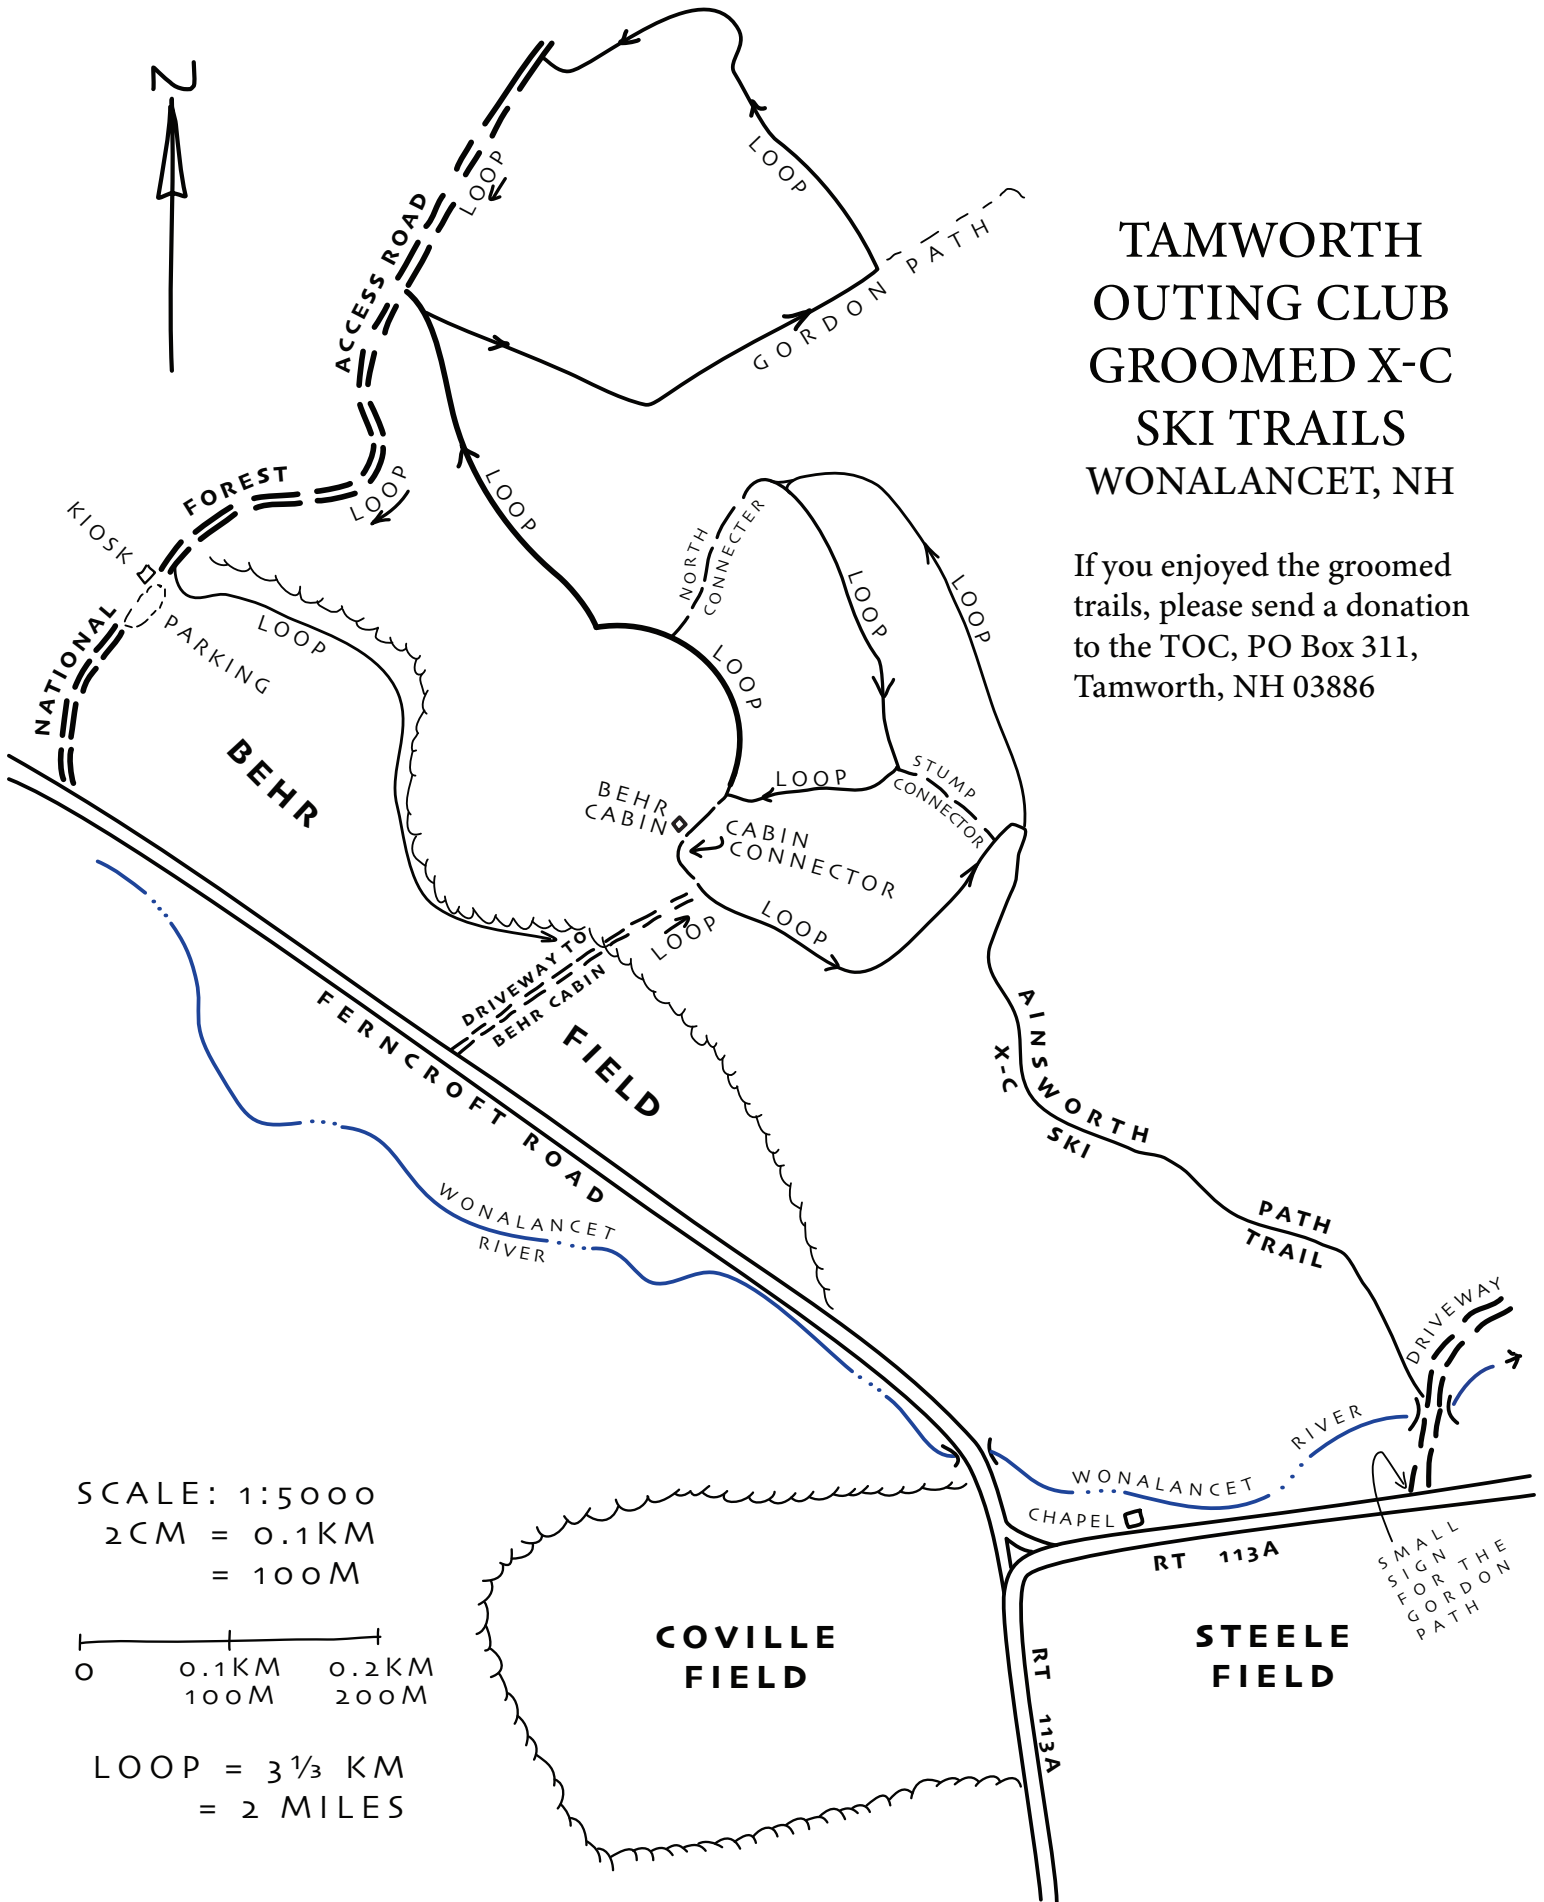

TAMWORTH OUTING CLUB GROOMED X-C SKI TRAILS WONALANCET, NH

If you enjoyed the groomed trails, please send a donation to the TOC, PO Box 311, Tamworth, NH 03886

SCALE: 1:5000
2CM = 0.1KM
= 100M

LOOP = 3 1/3 KM
= 2 MILES